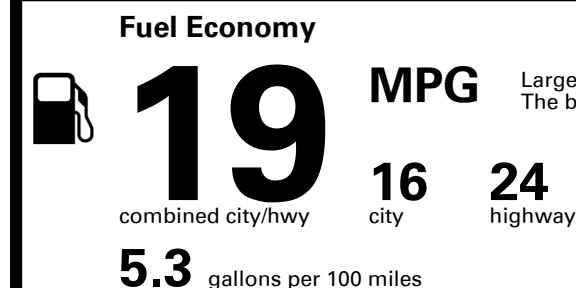

TOTAL PRICE: \$72,825.00

26 A 3598KDON

EMISSIONS:
This vehicle is certified to meet emission requirements in all 50 states

EPA DOT Fuel Economy and Environment

Gasoline Vehicle

Large Cars range from 14 to 104 MPG. The best vehicle rates 136 MPGe.

You spend \$4,250
more in fuel costs over 5 years
compared to the average new vehicle.

Annual fuel cost \$2,200

Fuel Economy & Greenhouse Gas Rating (tailpipe only)

Smog Rating (tailpipe only)

This vehicle emits 482 grams CO₂ per mile. The best emits 0 grams per mile (tailpipe only). Producing and distributing fuel also create emissions; learn more at fueleconomy.gov.