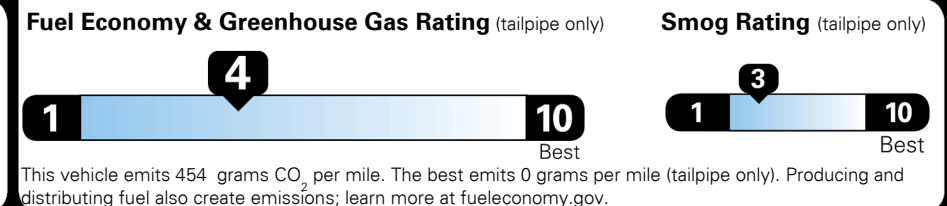

GENESIS WARRANTY

- 5-year/60,000-mile New Vehicle Warranty*
- 10-year/100,000-mile Powertrain Warranty*
- 7-year/Unlimited-mile Anti-perforation Warranty*
- Limited warranties, see dealer for details

Full Tank of Gas

Manufacturer's Suggested Retail Price: $68,350.00

ADDED FEATURES:

SOLD TO: AZ019   **SHIPPED TO: AZ019**
LARRY H. MILLER HYUNDAI PEORIA
8425 WEST BELL ROAD
PEORIA AZ 85382

Inland Freight & Handling : $975.00

VIN: KMHG34JA9JU044895	ENGINE: G6DPAH971690	EXTERIOR COLOR: VICTORIA BLACK	INTERIOR/SEAT COLOR: BEIGE/BEIGE
MODEL: E1422R65	PORT OF ENTRY: HU	TRANSPORT: TRUCK	ACCESSORY WEIGHT: 26 lbs./ 12 kgs.

TOTAL PRICE: $69,325.00

26 A 3528KTURAN

EMISSIONS:
This vehicle is certified to meet emission requirements in all 50 states

EPA DOT Fuel Economy and Environment

Gasoline Vehicle

Fuel Economy

20 MPG
combined city/hwy

17 city   24 highway

5.0 gallons per 100 miles

Large Cars range from 14 to 104 MPG. The best vehicle rates 136 MPGe.

You spend $3,750
more in fuel costs over 5 years compared to the average new vehicle.

Annual fuel cost $2,100

Actual results will vary for many reasons, including driving conditions and how you drive and maintain your vehicle. The average new vehicle gets 27 MPG and costs $6,750 to fuel over 5 years. Cost estimates are based on 15,000 miles per year at $ 2.40 per gallon. MPGe is miles per gasoline gallon equivalent. Vehicle emissions are a significant cause of climate change and smog.

fueleconomy.gov

Calculate personalized estimates and compare vehicles

GOVERNMENT 5-STAR SAFETY RATINGS

This vehicle has not been rated by the government for overall vehicle score, frontal crash, side crash or rollover risk.

Source: National Highway Traffic Safety Administration (NHTSA).
www.safercar.gov or 1-888-327-4236

Manufacturer's suggested retail price includes manufacture's recommended pre-delivery service. Gasoline license and title fees state and local taxes and dealer installed options and accessories are not included in the manufacturer's suggested retail price. This label has been affixed to this vehicle by Hyundai Motor America, pursuant to the requirements of 15 U.S.C. 1231 et seq. which prohibits its removal or alteration prior to delivery to the ultimate purchaser.

Scan this QR code for general model information and options

PARTS CONTENT INFORMATION

FOR VEHICLES IN THIS CARLINE: U.S./CANADIAN PARTS CONTENT: 2 %

MAJOR SOURCES OF FOREIGN PARTS CONTENT: KOREA: 82 %

FOR THIS VEHICLE: FINAL ASSEMBLY POINT: ULSAN, KOREA

COUNTRY OF ORIGIN:

ENGINE: KOREA   TRANSMISSION: KOREA

Note: Parts content does not include final assembly, distribution, or other non-parts costs.